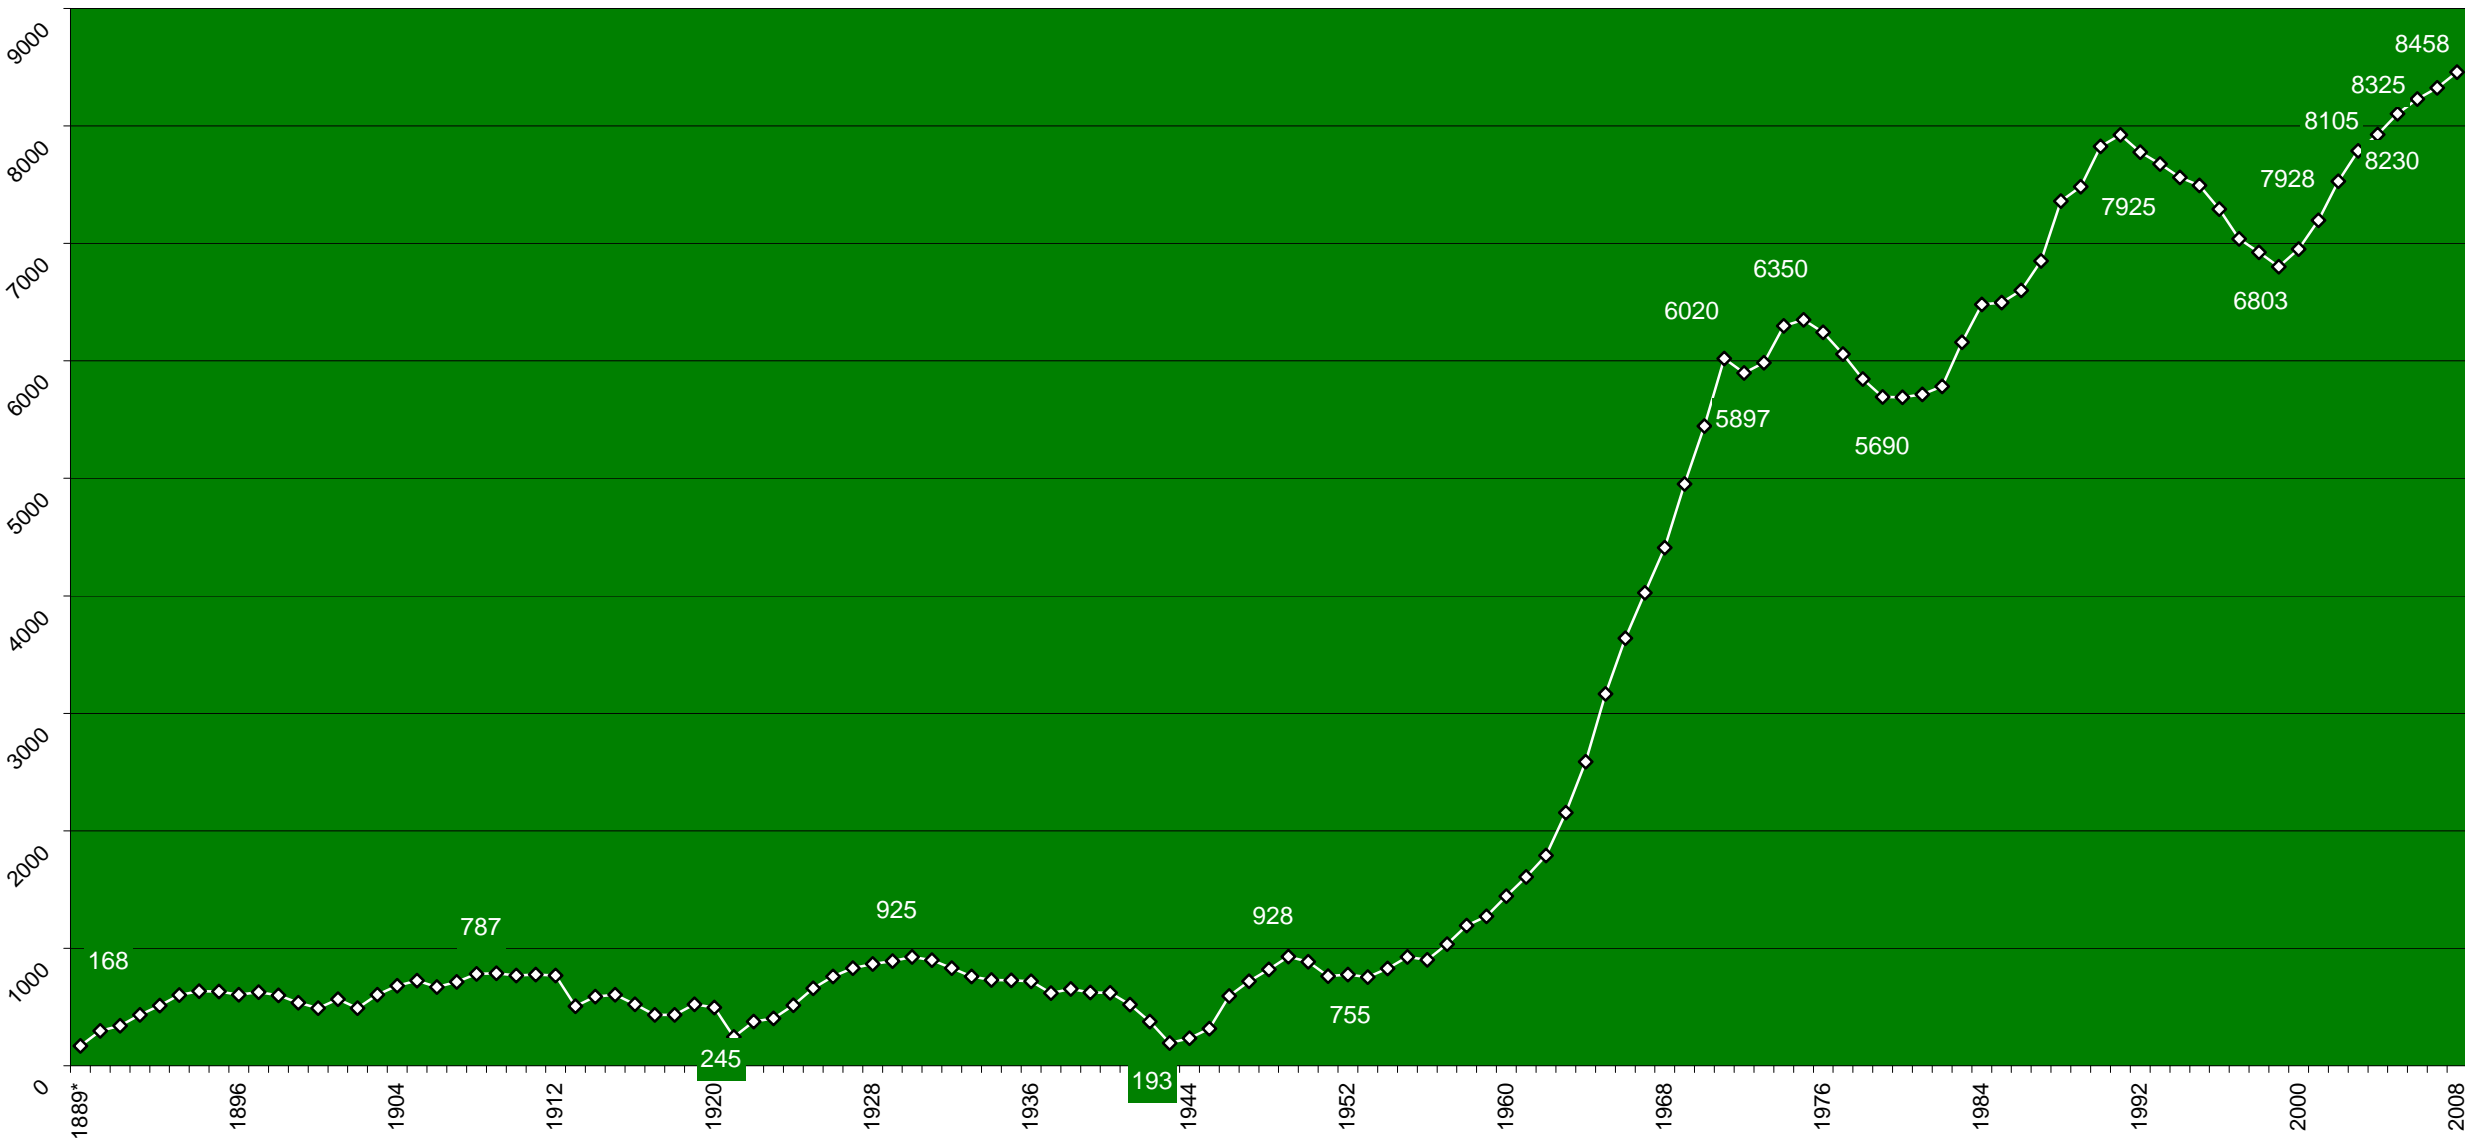

Slippery Rock University of Pennsylvania Historical Enrollment

Headcount

Fall Term

* The university opened in the spring of 1889